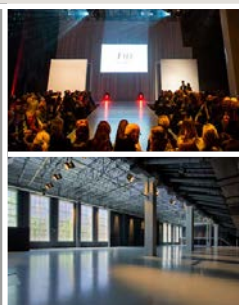

ziegelei101
Münchener Straße 101
85737 Ismaning

ziegelei101.de
Munich Airport/Main Station: 20/30 min.

For requests and reservations:
z101@brandconcepts.de
+49 176 831 301 50